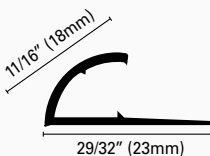

carpetec

CARPETEC MA 24 A*Self-Adhesive Anodized Aluminum
Self-adjusting trim profile. The self-adhesive strip underneath the profile guarantees fast, strong and lasting grip without adding floor thickness.

	B = in	mm	Art.		
Material:	15/16	24	MA	24	ASA
Extruded Anodized Aluminum	15/16	24	MA	24	AOA
	15/16	24	MA	24	ABA
Length: 8'10" (2.70 meters)					
35-7/16" / 4' 5" (0.90 / 1.35 meters)					

CARPETEC MS 26 A* Anodized Aluminum
The narrow top surface of this self-adjusting trim profile is ideal for discreet installations. The self-adhesive strip underneath the profile guarantees fast, strong and lasting grip without adding floor thickness. Available in two versions: self-adhesive and pre-drilled.

Material:	1-1/32	26	MS	26	ASF/A
Extruded Anodized Aluminum	1-1/32	26	MS	26	AOF/A
	1-1/32	26	MS	26	ABF/A
Length: 8'10" (2.70 meters)					
35-7/16" / 4' 5" (0.90 / 1.35 meters)					

CARPETEC MS 26 OLN Polished Brass
Due to the intrinsic qualities of the material, this classic, solid brass profile guarantees resistance to chemical and mechanical impact and is suitable for elegant interior detailing.