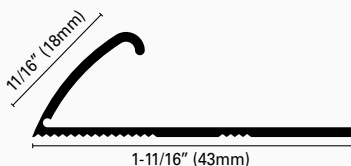

Material:	1-1/32	26	MS	26	OLN
Extruded Brass					
Finish: Polished (OLN)					
Length: 8'10" (2.70 meters)					
35-7/16" / 4' 5" (0.90 / 1.35 meters)					

CARPETEC MD 43 A*F Anodized Aluminum - Pre-drilled
The wide profile base makes it ideal as edge trimming for area carpeting and walkways. The base can also be fitted with self-adhesive tape that temporarily holds the profile in place.

Material:	1-11/16	43	MD	43	ASF
Extruded Anodized Aluminum	1-11/16	43	MD	43	AOF
	1-11/16	43	MD	43	ABF
Length: 8'10" (2.70meters)					

CARPETEC MD 43 A*D Anodized Aluminum - Toothed
The toothed profile base is optimal for gripping stretched carpet.