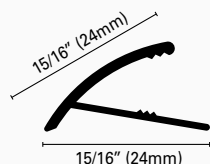

CARPETEC trim profiles compress to hold flexible flooring, such as natural fiber fibre carpeting. By pressing the profiles, they close slightly to clamp the flooring, hiding and protecting edge imperfections.

carpetec

CARPETEC MA 24 A*Self-Adhesive Anodized Aluminum
Self-adjusting trim profile. The self-adhesive strip underneath the profile guarantees fast, strong and lasting grip without adding floor thickness.

	B = in	mm	Art.		
Material:	15/16	24	MA	24	ASA
Extruded Anodized Aluminum	15/16	24	MA	24	AOA
	15/16	24	MA	24	ABA
Length: 8'10" (2.70 meters)					
35-7/16" / 4' 5" (0.90 / 1.35 meters)					

CARPETEC MS 26 A* Anodized Aluminum
The narrow top surface of this self-adjusting trim profile is ideal for discreet installations. The self-adhesive strip underneath the profile guarantees fast, strong and lasting grip without adding floor thickness. Available in two versions: self-adhesive and pre-drilled.

Material:	1-1/32	26	MS	26	ASF/A
Extruded Anodized Aluminum	1-1/32	26	MS	26	AOF/A
	1-1/32	26	MS	26	ABF/A
Length: 8'10" (2.70 meters)					
35-7/16" / 4' 5" (0.90 / 1.35 meters)					

CARPETEC MS 26 OLN Polished Brass
Due to the intrinsic qualities of the material, this classic, solid brass profile guarantees resistance to chemical and mechanical impact and is suitable for elegant interior detailing.