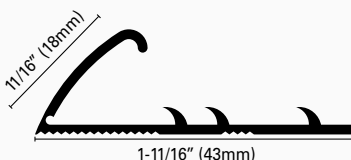

Material:	1-11/16	43	MD	43	ASD
Extruded Anodized Aluminum	1-11/16	43	MD	43	AOD
	1-11/16	43	MD	43	ABD
Length: 8'10" (2.70meters)					

Pre-cut length available in SELFLINE kit L = 35-7/16" / 4' 5" (0.90/1.35m)