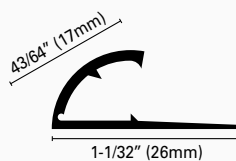

carpetec

CARPETEC MA 24 A*Self-Adhesive Anodized Aluminum
Self-adjusting trim profile. The self-adhesive strip underneath the profile guarantees fast, strong and lasting grip without adding floor thickness.

	B = in	mm	Art.		
Material:	15/16	24	MA	24	ASA
Extruded Anodized Aluminum	15/16	24	MA	24	AOA
	15/16	24	MA	24	ABA
Length: 8'10" (2.70 meters)					
35-7/16" / 4' 5" (0.90 / 1.35 meters)					

CARPETEC MS 26 A* Anodized Aluminum
The narrow top surface of this self-adjusting trim profile is ideal for discreet installations. The self-adhesive strip underneath the profile guarantees fast, strong and lasting grip without adding floor thickness. Available in two versions: self-adhesive and pre-drilled.

Material:	1-1/32	26	MS	26	ASF/A
Extruded Anodized Aluminum	1-1/32	26	MS	26	AOF/A
	1-1/32	26	MS	26	ABF/A
Length: 8'10" (2.70 meters)					
35-7/16" / 4' 5" (0.90 / 1.35 meters)					

CARPETEC MS 26 OLN Polished Brass
Due to the intrinsic qualities of the material, this classic, solid brass profile guarantees resistance to chemical and mechanical impact and is suitable for elegant interior detailing.

Material:	1-11/16	43	MD	43	ASD
Extruded Anodized Aluminum	1-11/16	43	MD	43	AOD
	1-11/16	43	MD	43	ABD
Length: 8'10" (2.70meters)					

Pre-cut length available in SELFLINE kit L = 35-7/16" / 4' 5" (0.90/1.35m)