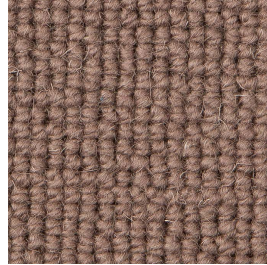

Pale shades: We include within our collection a number of pale shades. Primarily these are used as top or highlight colours. These more delicate shades will invariably tend to soil more quickly and give a lower of light fastness than the norm, and may show natural blemishes within the fibre that tend to be masked in deeper shades containing a greater quantity of dyestuff.

Undyed Wool: Due to the inherent natural variations in undyed wool and the current blending techniques, there may be noticeable shade variations between the colours used in the same material and the actual production.

HERITAGE, BEAUTY, SERVICE

Deco Collection Plains Product Profile

Carpet Images

Plain: Ash

Plain: Biscuit

Plain: Black

Plain: Camel

Plain: Dove Grey

Plain: Elm

Plain: Grape

Plain: Italian Stone

Plain: Maple

Plain: Miami Grey

Plain: Noir

Plain: Pale Mauve

Plain: Sand