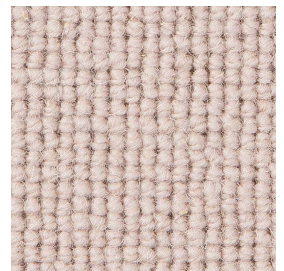

Pale shades: We include within our collection a number of pale shades. Primarily these are used as top or highlight colours. These more delicate shades will invariably tend to soil more quickly and give a lower of light fastness than the norm, and may show natural blemishes within the fibre that tend to be masked in deeper shades containing a greater quantity of dyestuff.

HERITAGE, BEAUTY, SERVICE

Deco Collection Plains Product Profile

Carpet Images

Plain: Ash

Plain: Biscuit

Plain: Black

Plain: Camel

Plain: Dove Grey

Plain: Elm

Plain: Grape

Plain: Italian Stone

Plain: Maple

Plain: Miami Grey

Plain: Noir

Plain: Pale Mauve

Plain: Sand

Plain: Sandstone

Plain: Seasalt

Plain: Seaspray

Plain: Shale

Plain: Siesta

Plain: Sky

Plain: Snow White

HERITAGE, BEAUTY, SERVICE