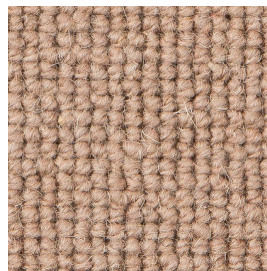

Pale shades: We include within our collection a number of pale shades. Primarily these are used as top or highlight colours. These more delicate shades will invariably tend to soil more quickly and give a lower of light fastness than the norm, and may show natural blemishes within the fibre that tend to be masked in deeper shades containing a greater quantity of dyestuff.

HERITAGE, BEAUTY, SERVICE

Deco Collection Plains Product Profile

Carpet Images

Plain: Ash

Plain: Biscuit

Plain: Black

Plain: Camel

Plain: Dove Grey

Plain: Elm

Plain: Grape

Plain: Italian Stone

Plain: Maple

Plain: Miami Grey

Plain: Noir

Plain: Pale Mauve

Plain: Sand

Plain: Sandstone

Plain: Seasalt

Plain: Seaspray

Plain: Shale

Plain: Siesta

Plain: Sky

Plain: Snow White

HERITAGE, BEAUTY, SERVICE