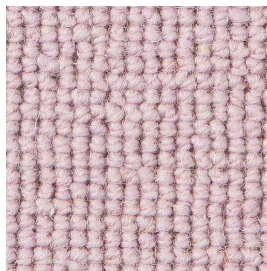

Pale shades: We include within our collection a number of pale shades. Primarily these are used as top or highlight colours. These more delicate shades will invariably tend to soil more quickly and give a lower of light fastness than the norm, and may show natural blemishes within the fibre that tend to be masked in deeper shades containing a greater quantity of dyestuff.

HERITAGE, BEAUTY, SERVICE

Deco Collection Plains Product Profile

Carpet Images

Plain: Ash

Plain: Biscuit

Plain: Black

Plain: Camel

Plain: Dove Grey

Plain: Elm

Plain: Grape

Plain: Italian Stone

Plain: Maple

Plain: Miami Grey

Plain: Noir

Plain: Pale Mauve

Plain: Sand

Plain: Sandstone

Plain: Seasalt

Plain: Seaspray

Plain: Shale

Plain: Siesta

Plain: Sky

Plain: Snow White

HERITAGE, BEAUTY, SERVICE