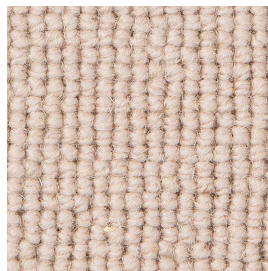

Pale shades: We include within our collection a number of pale shades. Primarily these are used as top or highlight colours. These more delicate shades will invariably tend to soil more quickly and give a lower of light fastness than the norm, and may show natural blemishes within the fibre that tend to be masked in deeper shades containing a greater quantity of dyestuff.

HERITAGE, BEAUTY, SERVICE

Deco Collection Plains Product Profile

Carpet Images

Plain: Ash

Plain: Biscuit

Plain: Black

Plain: Camel

Plain: Dove Grey

Plain: Elm

Plain: Grape

Plain: Italian Stone

Plain: Maple

Plain: Miami Grey

Plain: Noir

Plain: Pale Mauve

Plain: Sand

Plain: Sandstone

Plain: Seasalt

Plain: Seaspray

Plain: Shale

Plain: Siesta

Plain: Sky

Plain: Snow White

HERITAGE, BEAUTY, SERVICE