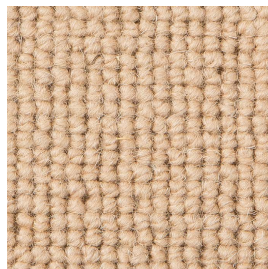

Pale shades: We include within our collection a number of pale shades. Primarily these are used as top or highlight colours. These more delicate shades will invariably tend to soil more quickly and give a lower of light fastness than the norm, and may show natural blemishes within the fibre that tend to be masked in deeper shades containing a greater quantity of dyestuff.

HERITAGE, BEAUTY, SERVICE

Deco Collection Plains Product Profile

Carpet Images

Plain: Ash

Plain: Biscuit

Plain: Black

Plain: Camel

Plain: Dove Grey

Plain: Elm

Plain: Grape

Plain: Italian Stone

Plain: Maple

Plain: Miami Grey

Plain: Noir

Plain: Pale Mauve

Plain: Sand

Plain: Sandstone

Plain: Seasalt

Plain: Seaspray

Plain: Shale

Plain: Siesta

Plain: Sky

Plain: Snow White

HERITAGE, BEAUTY, SERVICE