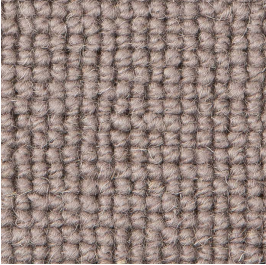

Pale shades: We include within our collection a number of pale shades. Primarily these are used as top or highlight colours. These more delicate shades will invariably tend to soil more quickly and give a lower of light fastness than the norm, and may show natural blemishes within the fibre that tend to be masked in deeper shades containing a greater quantity of dyestuff.

Undyed Wool: Due to the inherent natural variations in undyed wool and the current blending techniques, there may be noticeable shade variations between the colours used in the same material and the actual production.

HERITAGE, BEAUTY, SERVICE

Deco Collection Plains Product Profile

Carpet Images

Plain: Ash

Plain: Biscuit

Plain: Black

Plain: Camel

Plain: Dove Grey

Plain: Elm

Plain: Grape

Plain: Italian Stone

Plain: Maple

Plain: Miami Grey

Plain: Noir

Plain: Pale Mauve

Plain: Sand