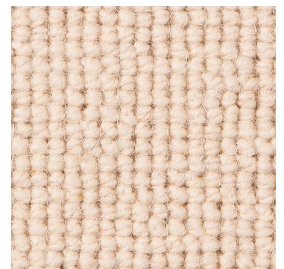

Pale shades: We include within our collection a number of pale shades. Primarily these are used as top or highlight colours. These more delicate shades will invariably tend to soil more quickly and give a lower of light fastness than the norm, and may show natural blemishes within the fibre that tend to be masked in deeper shades containing a greater quantity of dyestuff.

HERITAGE, BEAUTY, SERVICE

Deco Collection Plains Product Profile

Carpet Images

Plain: Ash

Plain: Biscuit

Plain: Black

Plain: Camel

Plain: Dove Grey

Plain: Elm

Plain: Grape

Plain: Italian Stone

Plain: Maple

Plain: Miami Grey

Plain: Noir

Plain: Pale Mauve

Plain: Sand

Plain: Sandstone

Plain: Seasalt

Plain: Seaspray

Plain: Shale

Plain: Siesta

Plain: Sky

Plain: Snow White

HERITAGE, BEAUTY, SERVICE