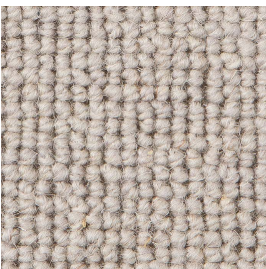

Pale shades: We include within our collection a number of pale shades. Primarily these are used as top or highlight colours. These more delicate shades will invariably tend to soil more quickly and give a lower of light fastness than the norm, and may show natural blemishes within the fibre that tend to be masked in deeper shades containing a greater quantity of dyestuff.

HERITAGE, BEAUTY, SERVICE

Deco Collection Plains Product Profile

Carpet Images

Plain: Ash

Plain: Biscuit

Plain: Black

Plain: Camel

Plain: Dove Grey

Plain: Elm

Plain: Grape

Plain: Italian Stone

Plain: Maple

Plain: Miami Grey

Plain: Noir

Plain: Pale Mauve

Plain: Sand

Plain: Sandstone

Plain: Seasalt

Plain: Seaspray

Plain: Shale

Plain: Siesta

Plain: Sky

Plain: Snow White

HERITAGE, BEAUTY, SERVICE