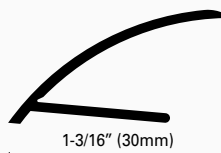

Material: Extruded Anodized Aluminum	1-3/16	30	LS	30	ASA
Finish*: Silver (AS), Gold (AO), Bronze (AB)	1-3/16	30	LS	30	AOA
Length: 8'10" (2.70meters)	1-3/16	30	LS	30	ABA

Pre-cut length available in SELFLINE kit L = 35-7/16" / 4' 5" (0.90/1.35m)